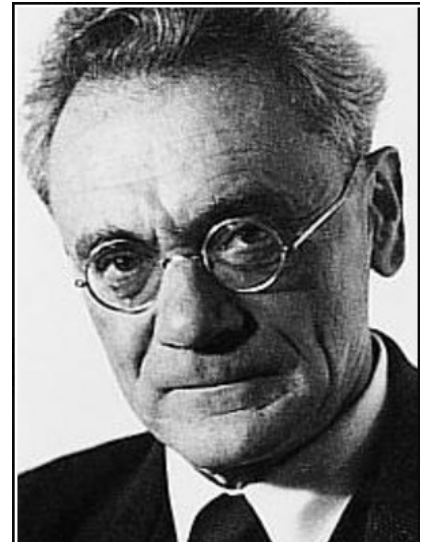

# Have you heard of the... Waggle Dance?

In the 1920's, A scientist named Karl von Frisch discovered a special dance performed by honeybees. This dance came to be known as "the waggle dance", and the discovery won von Frisch the Nobel Prize in 1973.

The waggle dance is like a map. When a honeybee returns to the hive after locating a patch of flowers, it will perform a 'dance' to show the other bees where the flowers can be found. The intensity of the waggles and direction of the dance communicate the direction and distance of the flowers to the other bees in the hive.