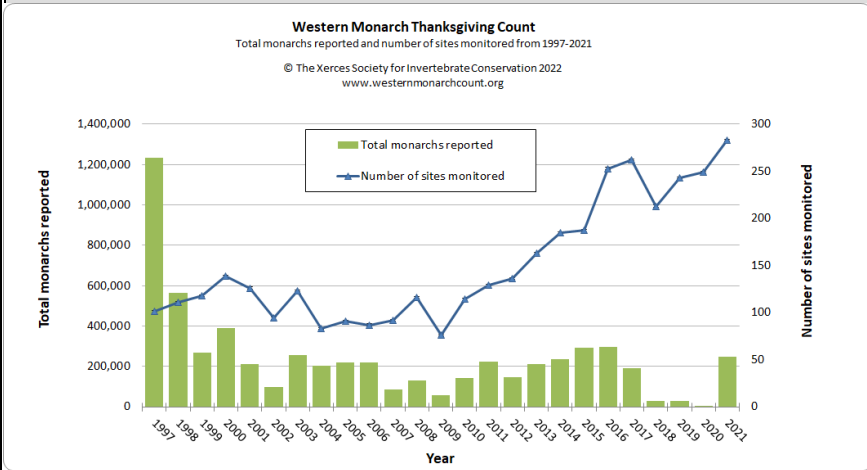

Pacific Grove Museum of Natural History  
Director's Report January 2022

Guests & Event Attendance		January 2022			
Museum Visitation	General Attendance	1,417			
	Science Saturday	277	<b>In County</b>		374
	Museum Events*	0	<b>Out of County</b>		618
	Group Visits	11	Undeclared		
	Free First Friday	n/a			
					<b>TOTAL: 1,417</b>

**Organizational Updates**

Monarch Sanctuary Count 7,756 as of 1/29

Open positions as of 1/31/22 Museum Administration Mgr

**January 2022**

The Western Monarch Thanksgiving and New Year’s Counts have concluded for the winter of 2021/2 and a total of 283 sites were surveyed for monarchs. That is an impressive accomplishment considering all of the surveys were conducted during the pandemic, and it is an all-time record high volunteer effort! Surprisingly, this year, nearly 250,000 monarchs were counted at overwintering sites in the West. The final tally came to 247,237, a significant uptick from last year's count of under 2,000 butterflies. However, the population remains more than 95% below its size in the 1980s, when low millions were observed most years. The New Year's Count concluded on Sunday, January 9th and the data will be officially released in late February, 2022.