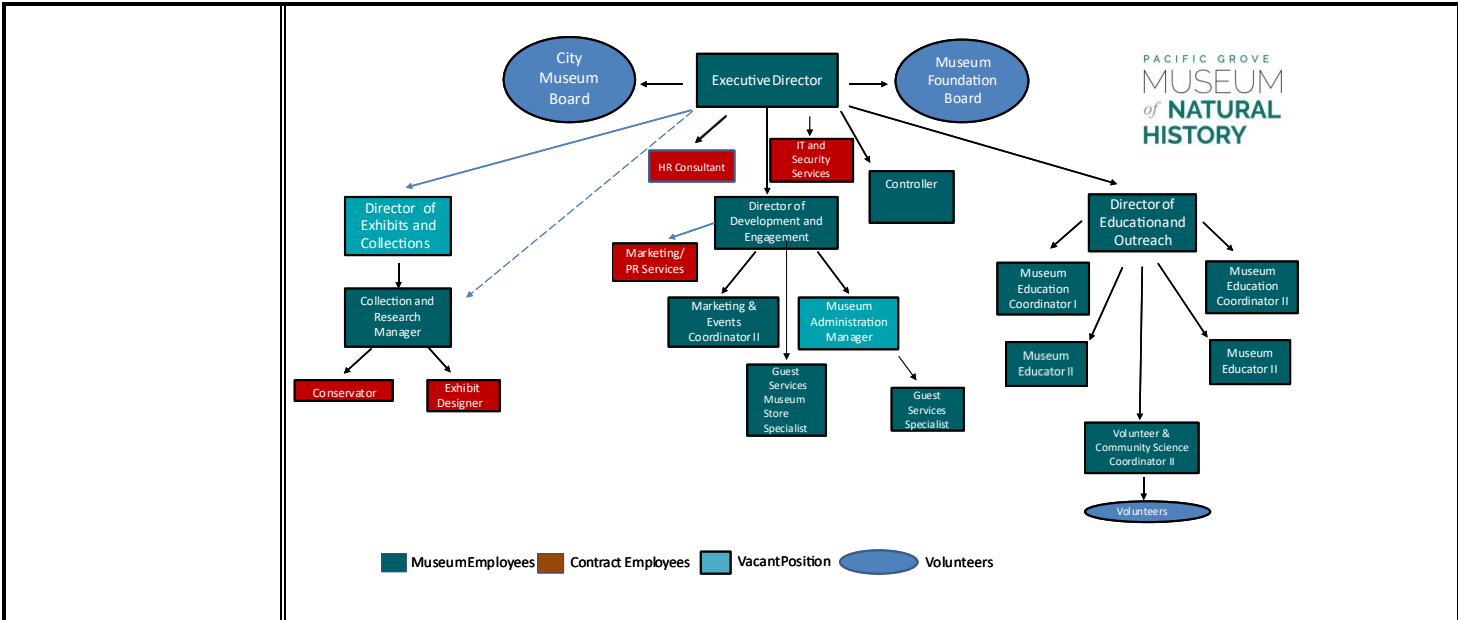

Current Org Chart for PG Museum circa Jan 2022

Volunteers	January 2022		
Volunteers	Active Volunteers: 26 Monarch Docents: 15	Combined Vol Hours 269 Monarch docents) 188.5	<i>Please see graphs and media links For monarch counts and coverage</i>
	TOTAL: 26		
Volunteer Trainings	13.5 hours accrued by 9 volunteers		

Collections	January 2022
Management	Continued rotating inventory: a. 163 items assessed, photographed and inventoried. b. 4 items added to catalog Rehoused items in appropriate archival conditions where necessary.
Conservation	Maya Sosa continues work on collection and exhibit file reorganization.

Membership	January 2022
Active Memberships	641
Business Members	5